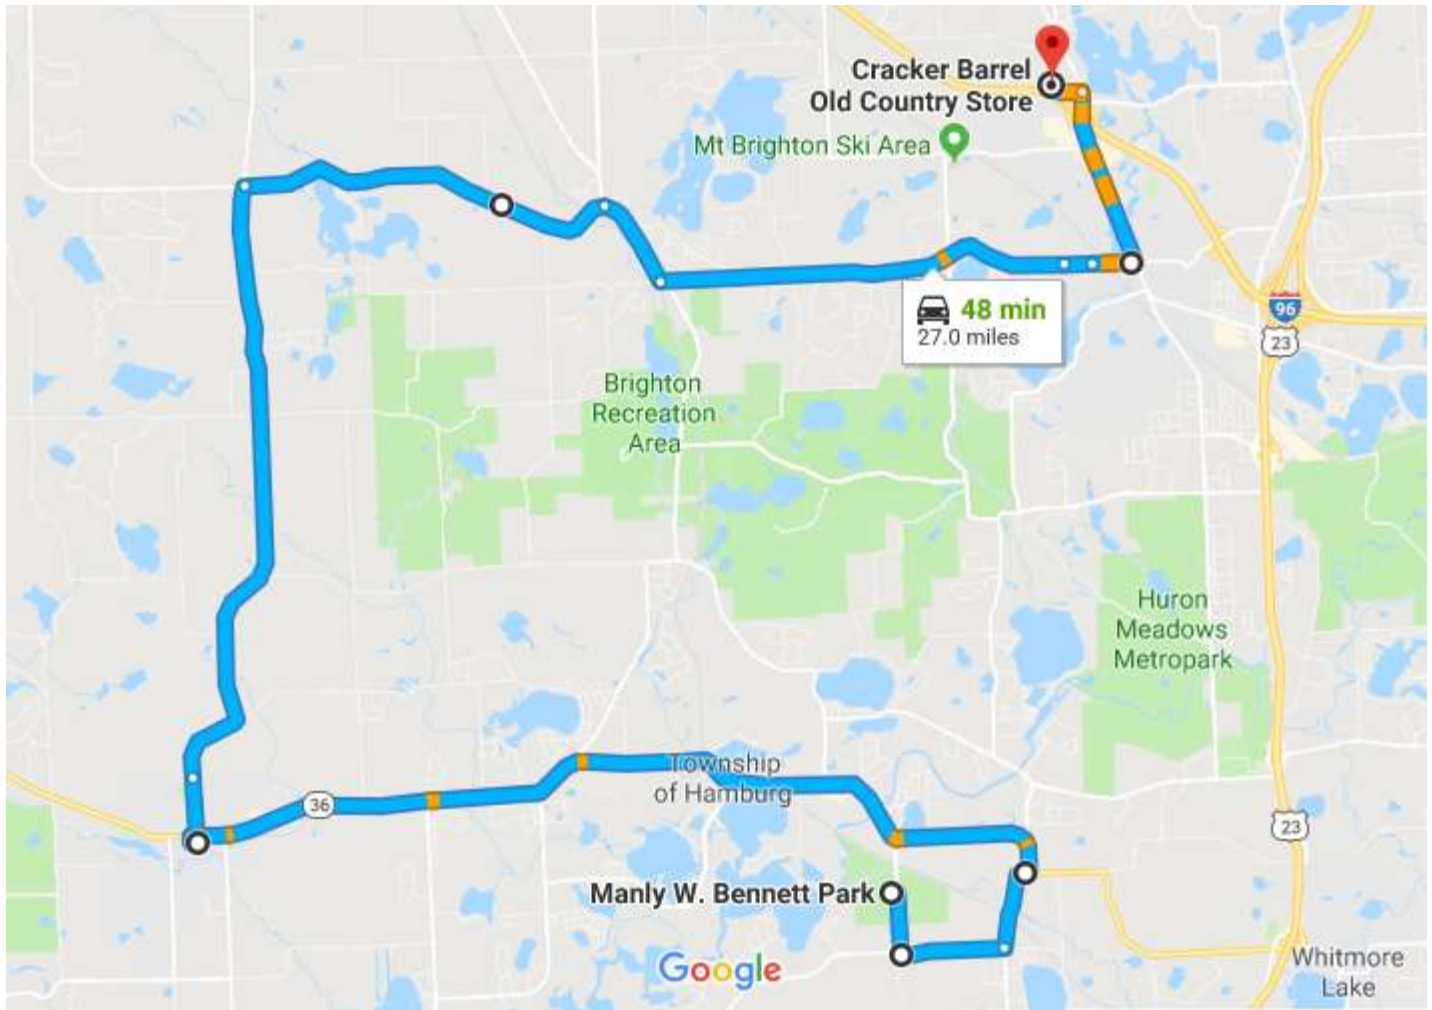

2019 Wall Escort route

rally at Cracker Barrel Restaurant, 7925 Conference Center Drive, Brighton, Michigan 48116

Thursday, August 29 - anticipated departure 10:00am

1. Conference Center Drive East, to Grand River Avenue. Turn right.
2. Grand River Avenue SE, 1.6 miles to Main Street. Turn right.
3. Main Street (turns into Brighton Road) West, 4.2 miles to Chilson Road. Turn right.
4. Chilson Road NW, .9 mile to Coon Lake Road. Turn left.
5. Coon Lake Road West, 3.4 miles to Pinckney Road (D19). Turn left.
6. Pinckney Road South, 6.1 miles to East Michigan 36. Turn left.
7. East Michigan 36, 8.1 miles to Hamburg Road. Turn right.
8. Hamburg Road SW, .8 mile to Strawberry Lake Road. Turn right.
9. Strawberry Lake Road West, .9 mile to Merrill Road. Turn right.
10. Merrill Road North, .6 mile to Bennett Park entrance. Turn left.